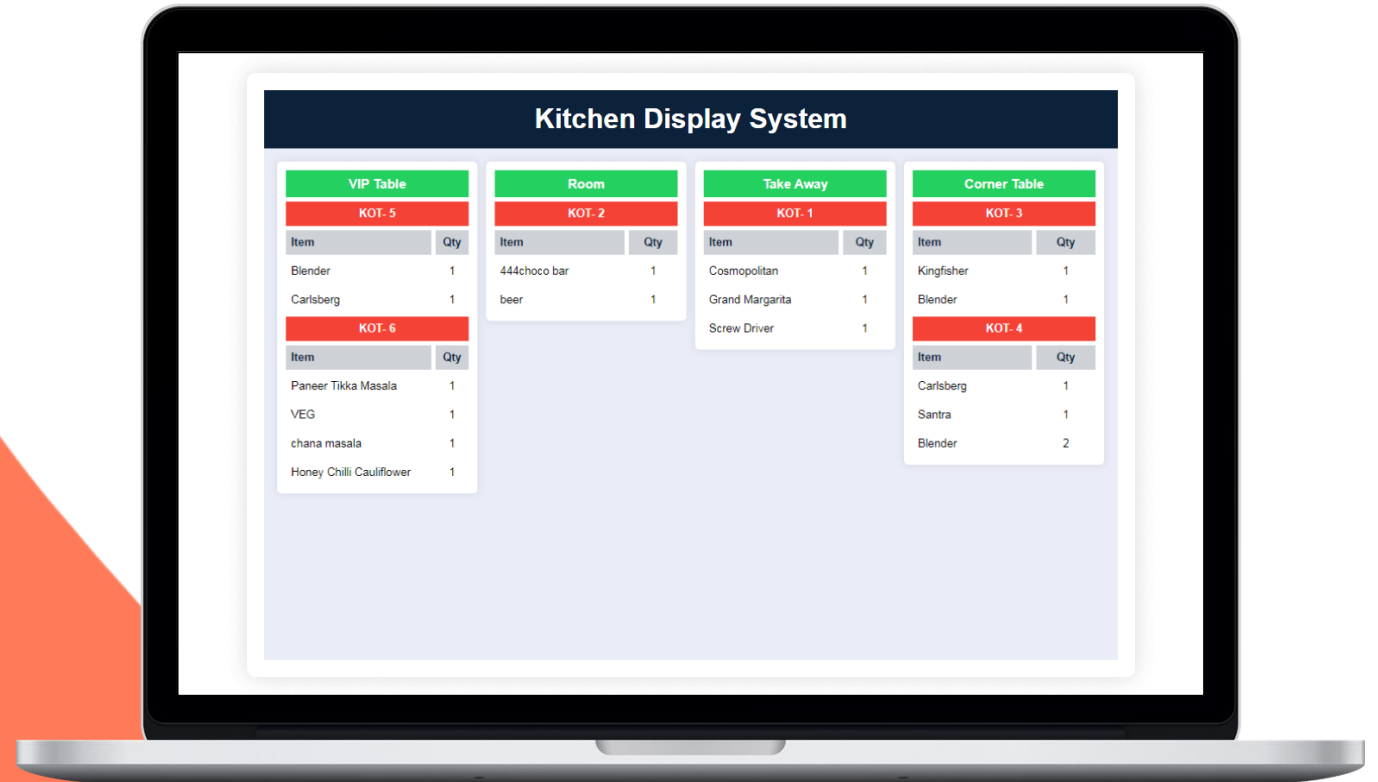

Values

Our values are built on excellence, integrity, collaboration, and customer-centricity, driving our commitment to innovation and sustainability.

Overview

A Restaurant POS (Point of Sale) system with a Kitchen Display System (KDS) is a comprehensive restaurant management solution designed to streamline and enhance the operations of restaurants, cafes, and other food service establishments. This integrated system combines front-of-house and back-of-house functionalities to improve efficiency, customer service, and overall management.

Key Offerings

- Order Management
- Menu Management
- Table Management
- Order Customization
- Inventory Management
- Kitchen Display Systems
- Split Billing
- Payment Processing
- Employee Management
- Customer Relationship Management
- Reporting & Analytics

Real Time Dashboard

Back
Clear All

Order Type : Pickup

Search product by names

Notes
Payment
Split Pay
Update

Sandwiches

Salads

Burgers